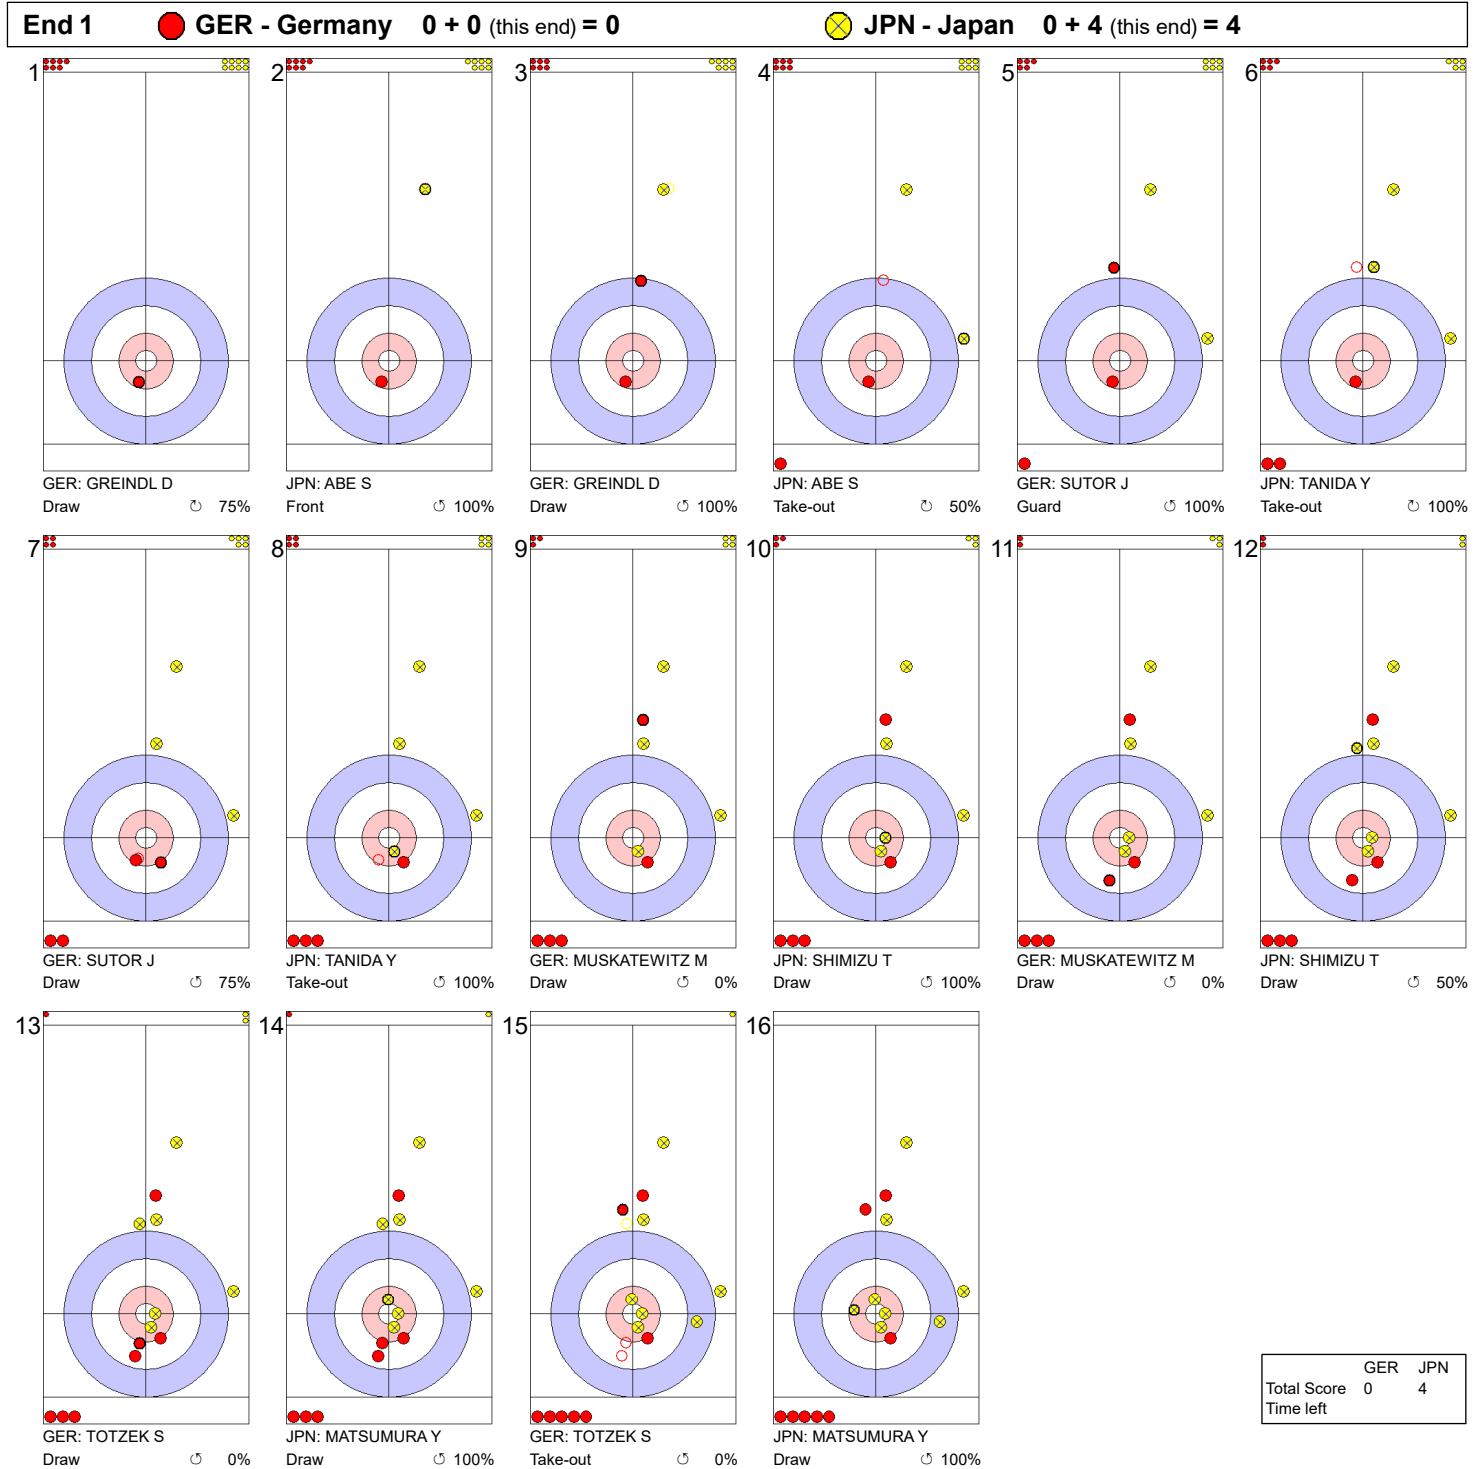

FRI 2 APR 2021
 Start Time 14:00

Round Robin Session 2 - Sheet A

Game - Shot by Shot

Legend:
 ↻ Clockwise ↺ Counter-clockwise - Not considered

FRI 2 APR 2021
 Start Time 14:00

Round Robin Session 2 - Sheet A

Game - Shot by Shot

Legend:
 ↻ Clockwise ↺ Counter-clockwise - Not considered

FRI 2 APR 2021
 Start Time 14:00

Round Robin Session 2 - Sheet A

Game - Shot by Shot

Legend:
 ↻ Clockwise ↺ Counter-clockwise - Not considered

FRI 2 APR 2021
 Start Time 14:00

Round Robin Session 2 - Sheet A

Game - Shot by Shot

End 4 ● **GER - Germany 1 + 0 (this end) = 1** ● **JPN - Japan 4 + 1 (this end) = 5**

Legend:
 ↻ Clockwise ↺ Counter-clockwise - Not considered

Game - Shot by Shot

Legend:
 ↻ Clockwise ↺ Counter-clockwise - Not considered