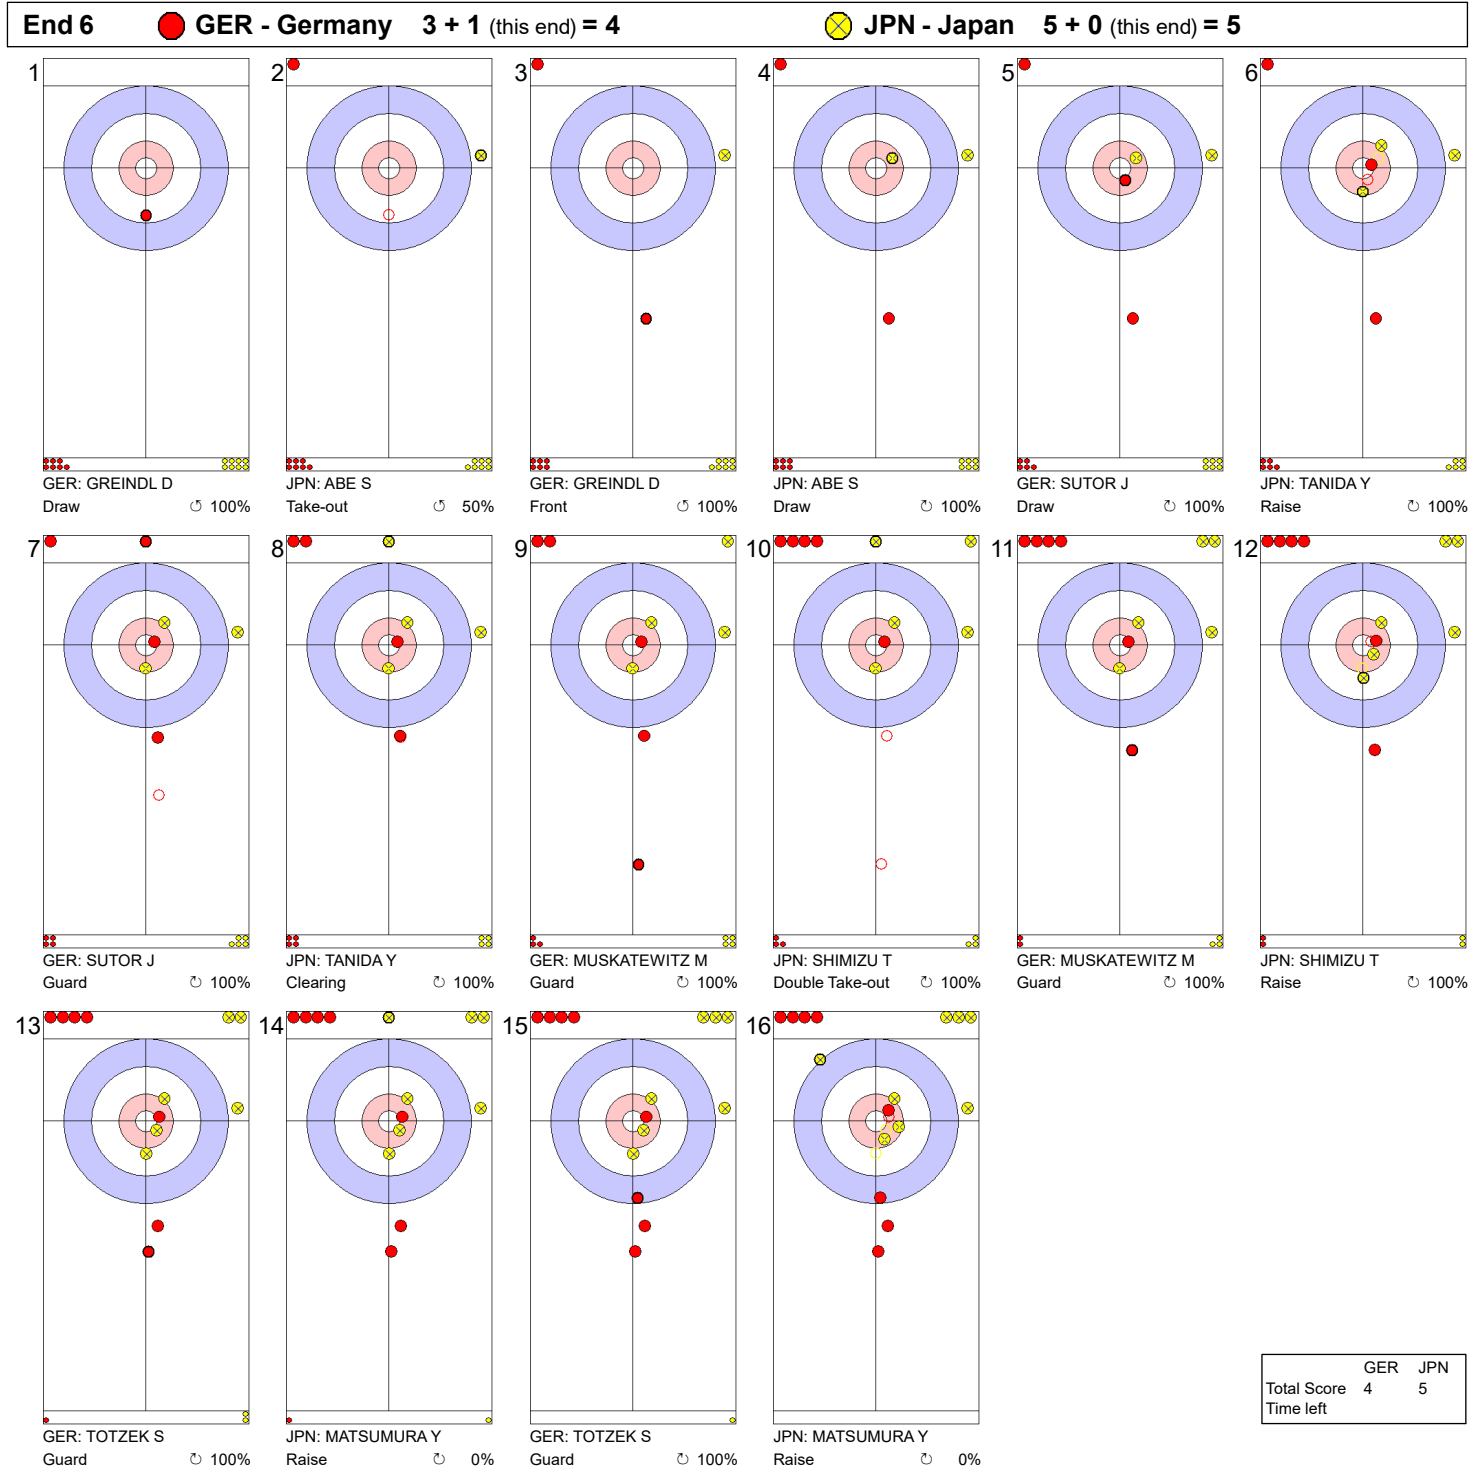

FRI 2 APR 2021
 Start Time 14:00

Round Robin Session 2 - Sheet A

Game - Shot by Shot

End 4 ● **GER - Germany 1 + 0 (this end) = 1** ● **JPN - Japan 4 + 1 (this end) = 5**

Legend:
 ↻ Clockwise ↺ Counter-clockwise - Not considered

FRI 2 APR 2021
 Start Time 14:00

Round Robin Session 2 - Sheet A

Game - Shot by Shot

Legend:
 ↻ Clockwise ↺ Counter-clockwise - Not considered

FRI 2 APR 2021
 Start Time 14:00

Round Robin Session 2 - Sheet A

Game - Shot by Shot

Legend:
 ↻ Clockwise ↺ Counter-clockwise - Not considered

FRI 2 APR 2021
 Start Time 14:00

Round Robin Session 2 - Sheet A

Game - Shot by Shot

Legend:
 ↻ Clockwise ↺ Counter-clockwise - Not considered