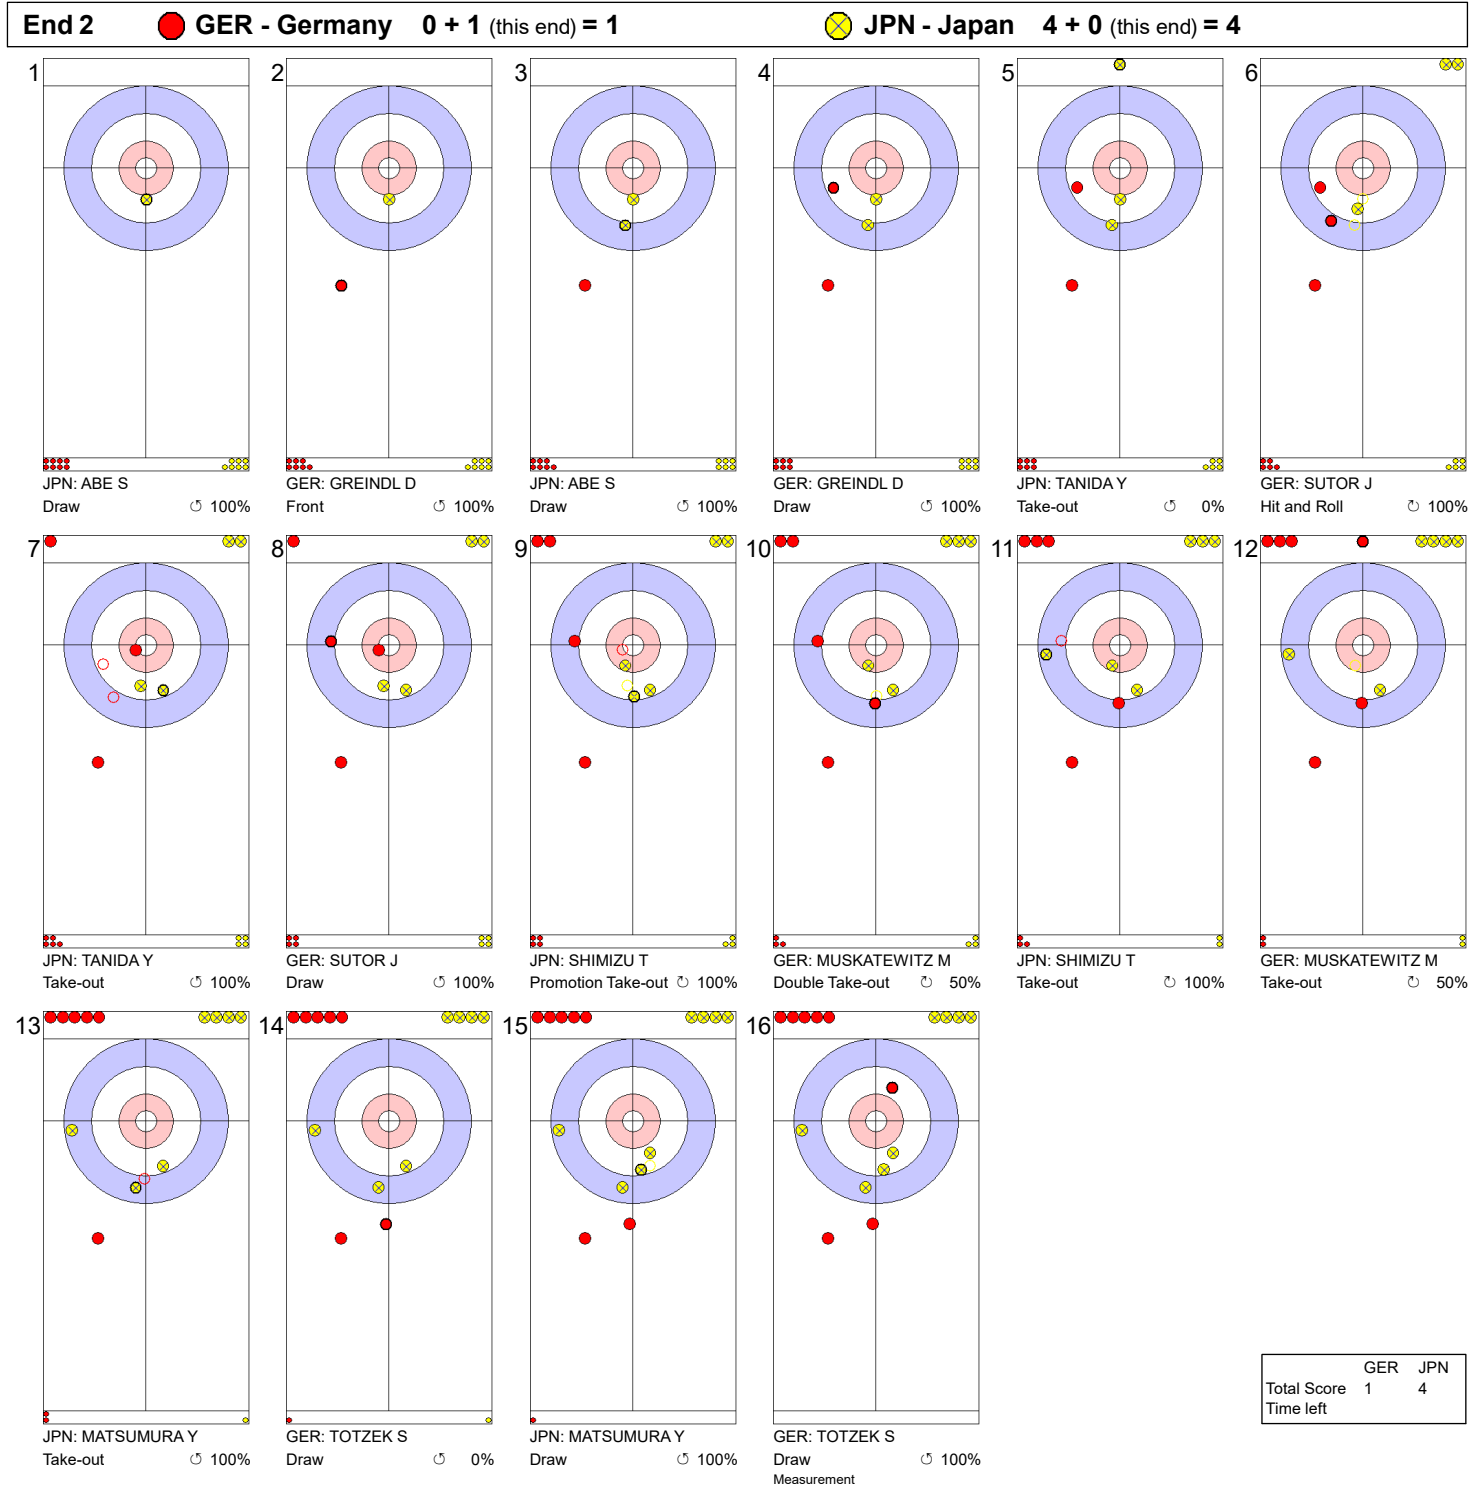

FRI 2 APR 2021
 Start Time 14:00

Round Robin Session 2 - Sheet A

Game - Shot by Shot

Legend:
 ↻ Clockwise ↺ Counter-clockwise - Not considered

FRI 2 APR 2021
 Start Time 14:00

Round Robin Session 2 - Sheet A

Game - Shot by Shot

Legend:
 ↻ Clockwise ↺ Counter-clockwise - Not considered

FRI 2 APR 2021
 Start Time 14:00

Round Robin Session 2 - Sheet A

Game - Shot by Shot

Legend:
 ↻ Clockwise ↺ Counter-clockwise - Not considered

FRI 2 APR 2021
 Start Time 14:00

Round Robin Session 2 - Sheet A

Game - Shot by Shot

End 4 ● **GER - Germany 1 + 0 (this end) = 1** ● **JPN - Japan 4 + 1 (this end) = 5**

Legend:
 ↻ Clockwise ↺ Counter-clockwise - Not considered

Game - Shot by Shot

Legend:
 ↻ Clockwise ↺ Counter-clockwise - Not considered