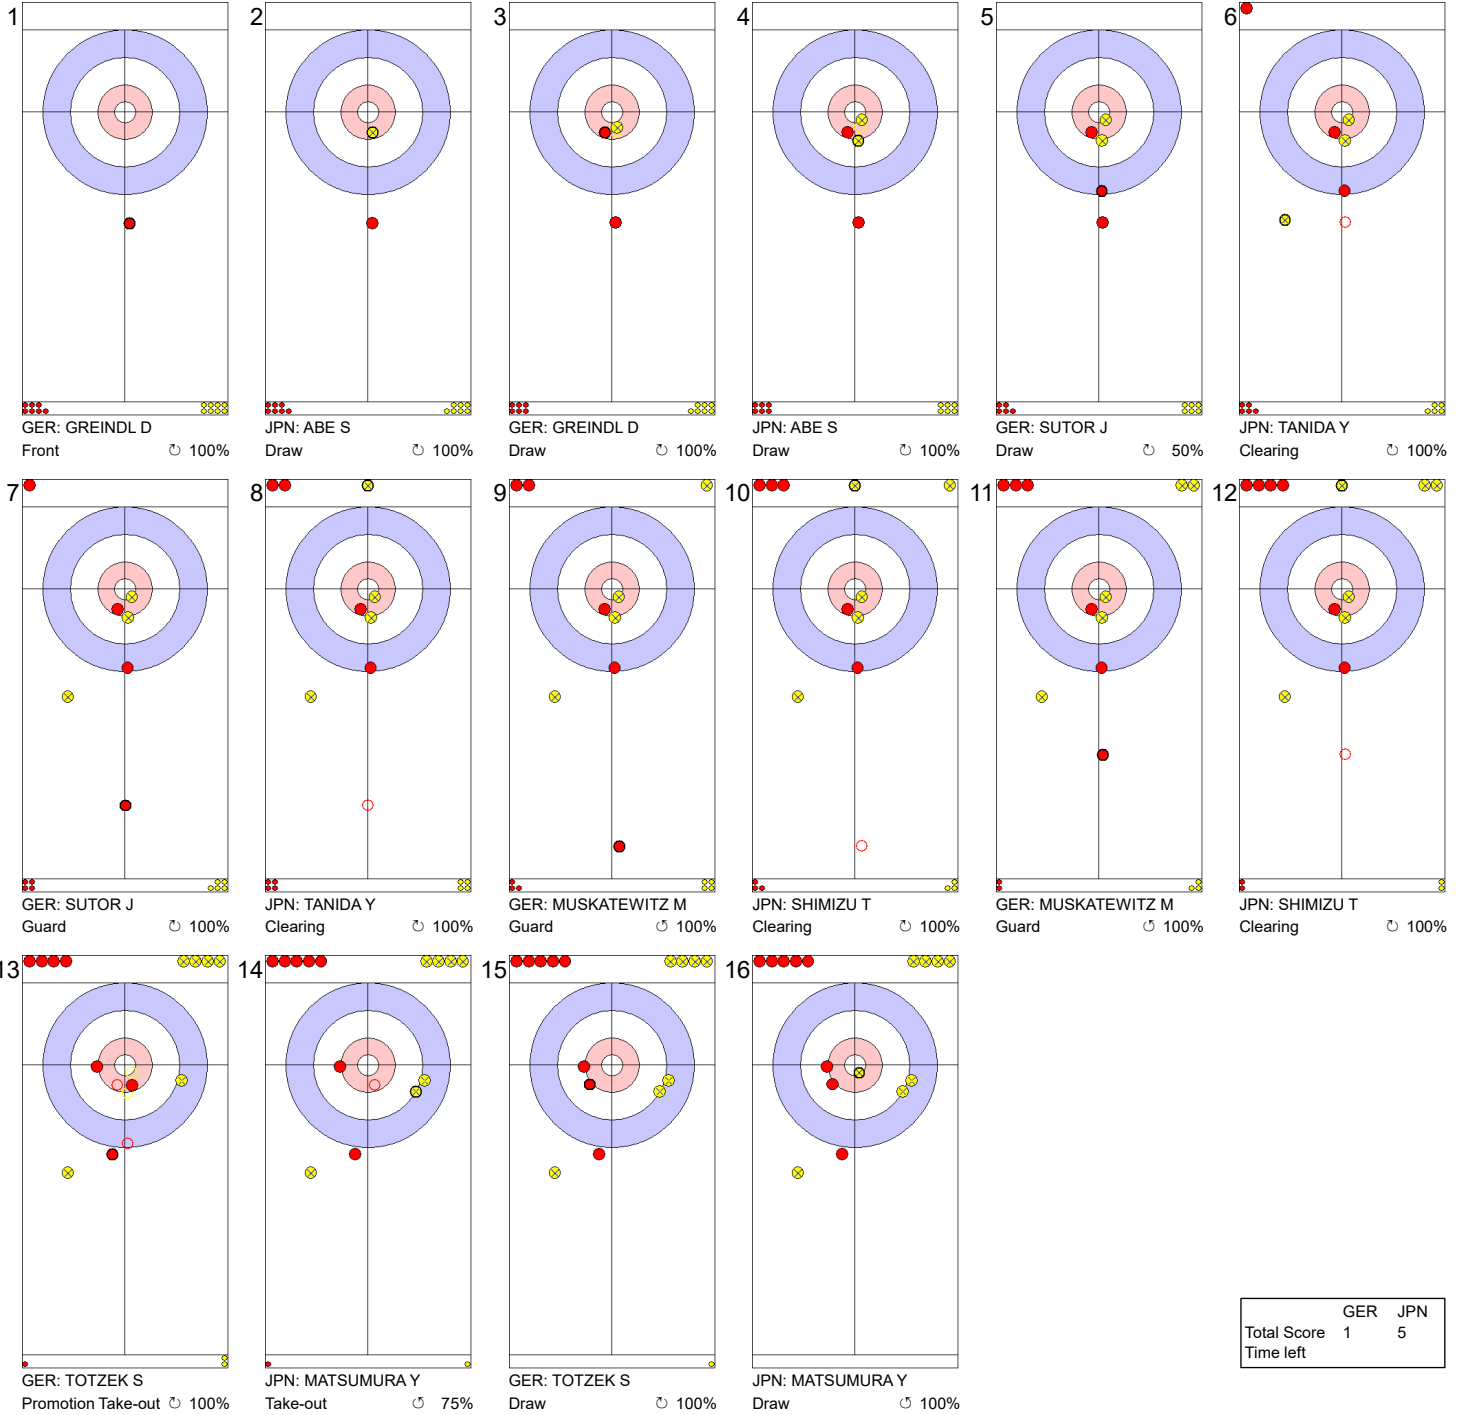

FRI 2 APR 2021
 Start Time 14:00

Round Robin Session 2 - Sheet A

Game - Shot by Shot

Legend:
 ↻ Clockwise ↺ Counter-clockwise - Not considered

FRI 2 APR 2021
 Start Time 14:00

Round Robin Session 2 - Sheet A

Game - Shot by Shot

Legend:
 ↻ Clockwise ↺ Counter-clockwise - Not considered

FRI 2 APR 2021
 Start Time 14:00

Round Robin Session 2 - Sheet A

Game - Shot by Shot

Legend:
 ↻ Clockwise ↺ Counter-clockwise - Not considered

FRI 2 APR 2021
 Start Time 14:00

Round Robin Session 2 - Sheet A

Game - Shot by Shot

End 4 ● **GER - Germany 1 + 0 (this end) = 1** ● **JPN - Japan 4 + 1 (this end) = 5**

Legend:
 ↻ Clockwise ↺ Counter-clockwise - Not considered