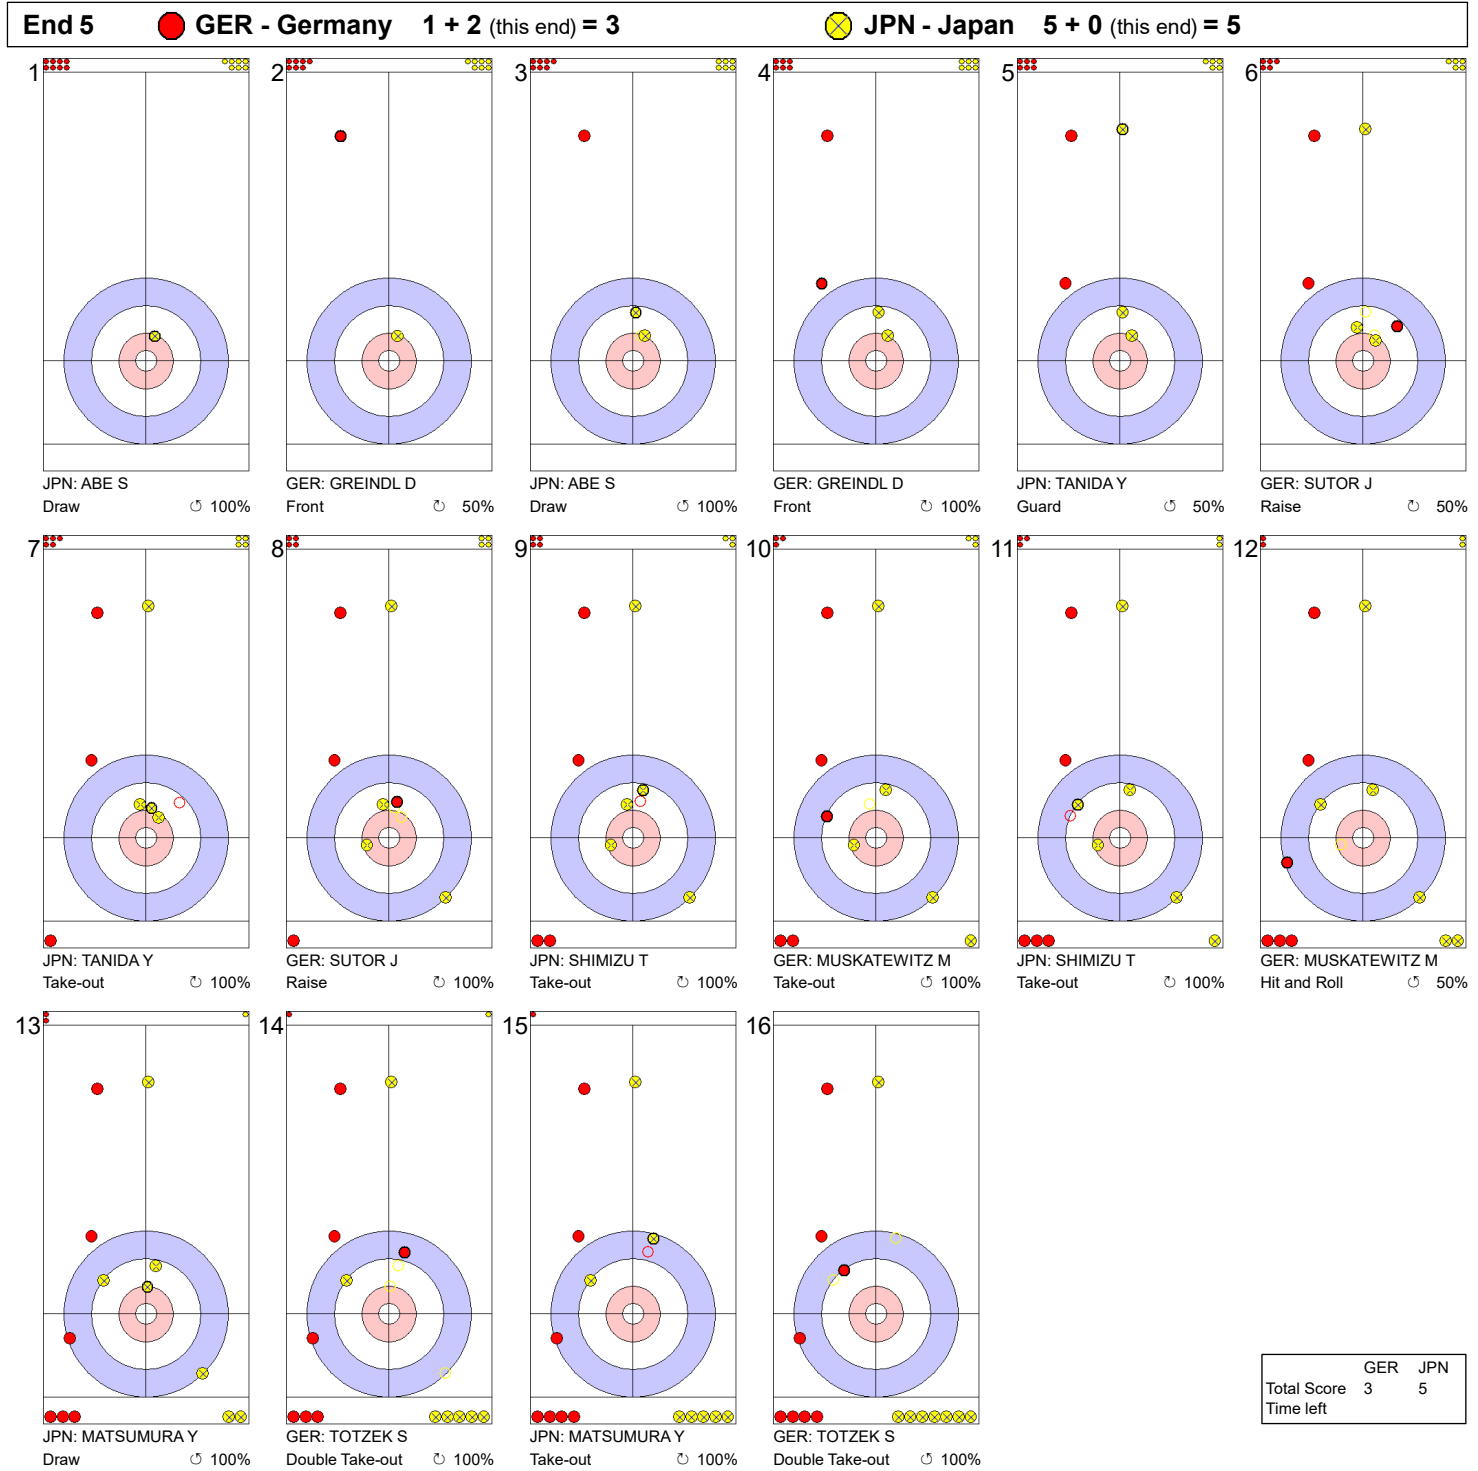

Game - Shot by Shot

Legend:
 ↻ Clockwise ↺ Counter-clockwise - Not considered

FRI 2 APR 2021
 Start Time 14:00

Round Robin Session 2 - Sheet A

Game - Shot by Shot

Legend:
 ↻ Clockwise ↺ Counter-clockwise - Not considered

FRI 2 APR 2021
 Start Time 14:00

Round Robin Session 2 - Sheet A

Game - Shot by Shot

End 4 ● **GER - Germany 1 + 0 (this end) = 1** ● **JPN - Japan 4 + 1 (this end) = 5**

Legend:
 ↻ Clockwise ↺ Counter-clockwise - Not considered

FRI 2 APR 2021
 Start Time 14:00

Round Robin Session 2 - Sheet A

Game - Shot by Shot

Legend:
 ↻ Clockwise ↺ Counter-clockwise - Not considered

FRI 2 APR 2021
 Start Time 14:00

Round Robin Session 2 - Sheet A