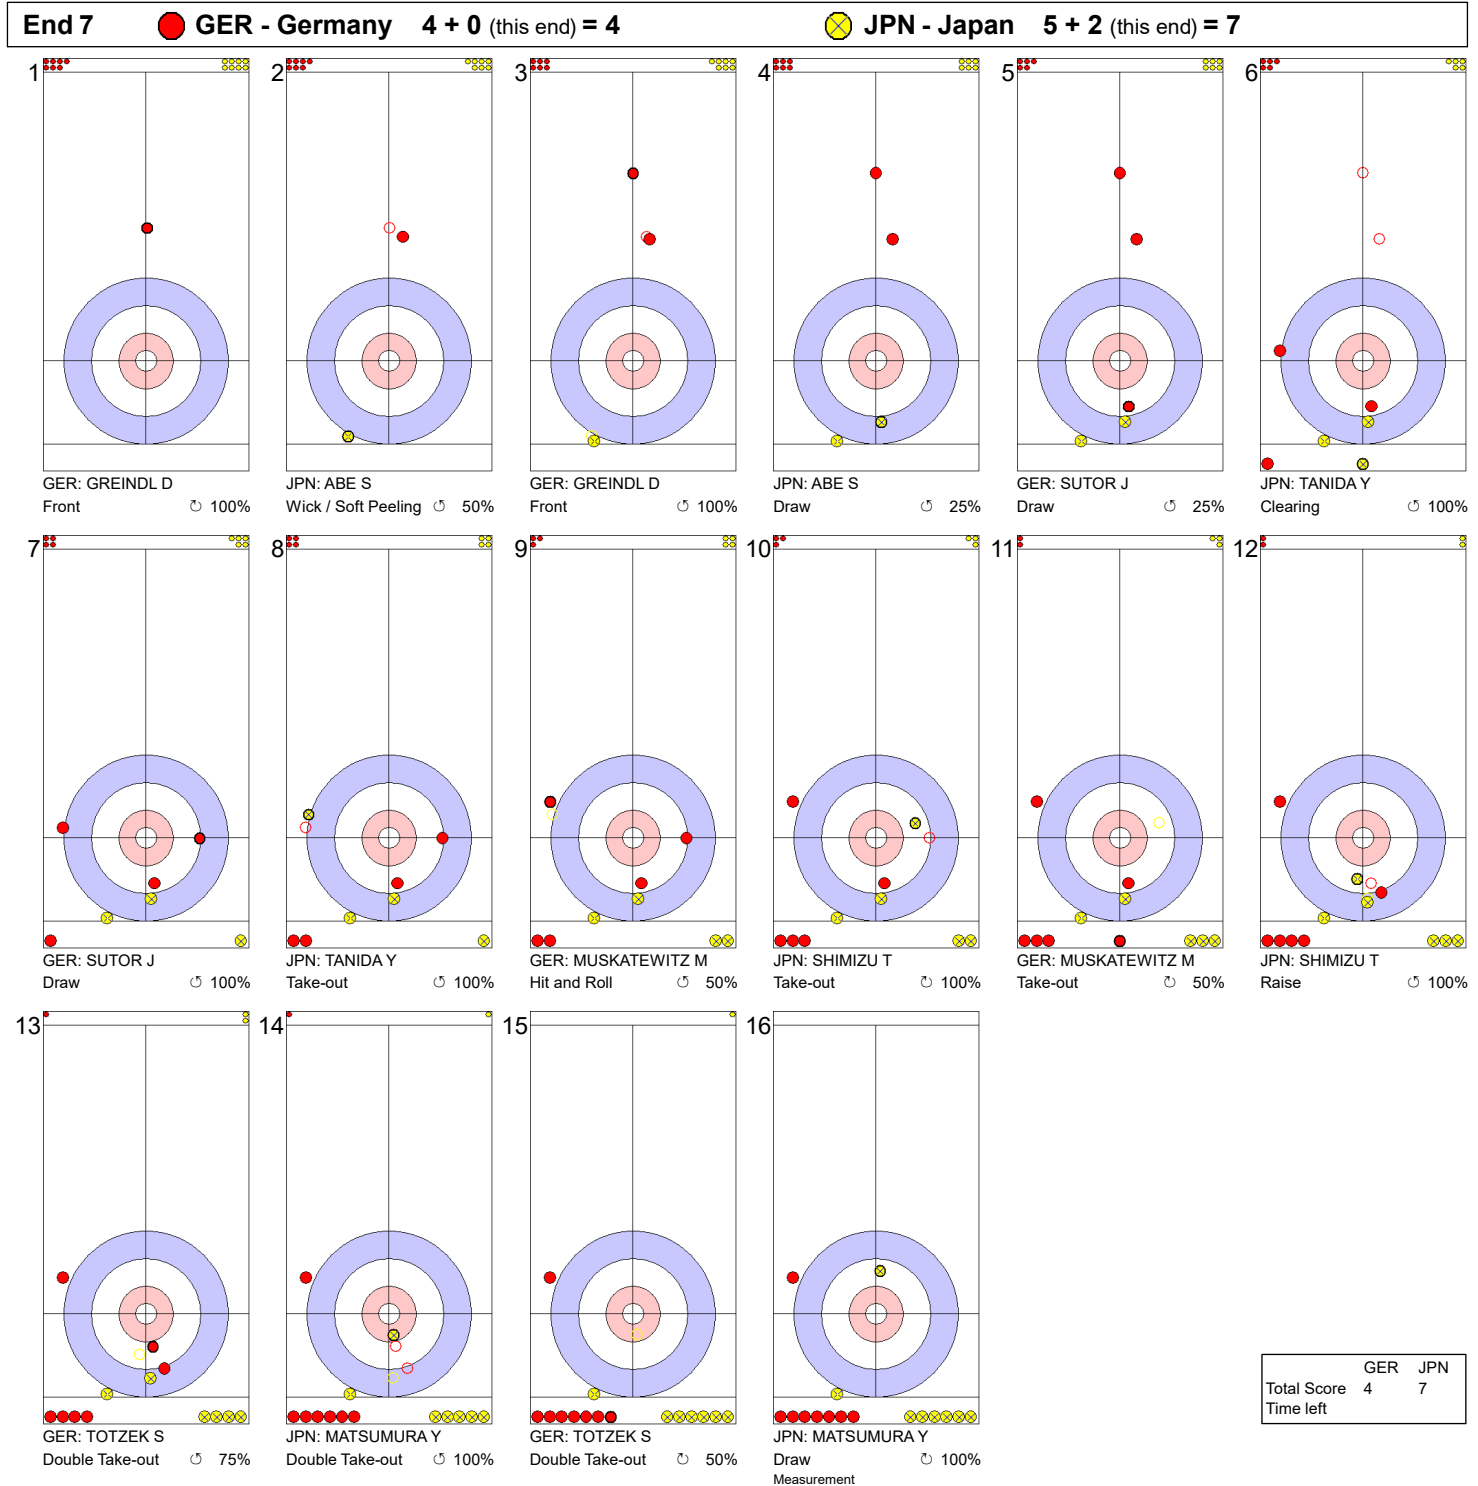

FRI 2 APR 2021
 Start Time 14:00

Round Robin Session 2 - Sheet A

Game - Shot by Shot

Legend:
 ↻ Clockwise ↺ Counter-clockwise - Not considered

FRI 2 APR 2021
 Start Time 14:00

Round Robin Session 2 - Sheet A

Game - Shot by Shot

Legend:
 ↻ Clockwise ↺ Counter-clockwise - Not considered

FRI 2 APR 2021
 Start Time 14:00

Round Robin Session 2 - Sheet A

Game - Shot by Shot

Legend:
 ↻ Clockwise ↺ Counter-clockwise - Not considered

Game - Shot by Shot

Legend:
 ↻ Clockwise ↺ Counter-clockwise - Not considered