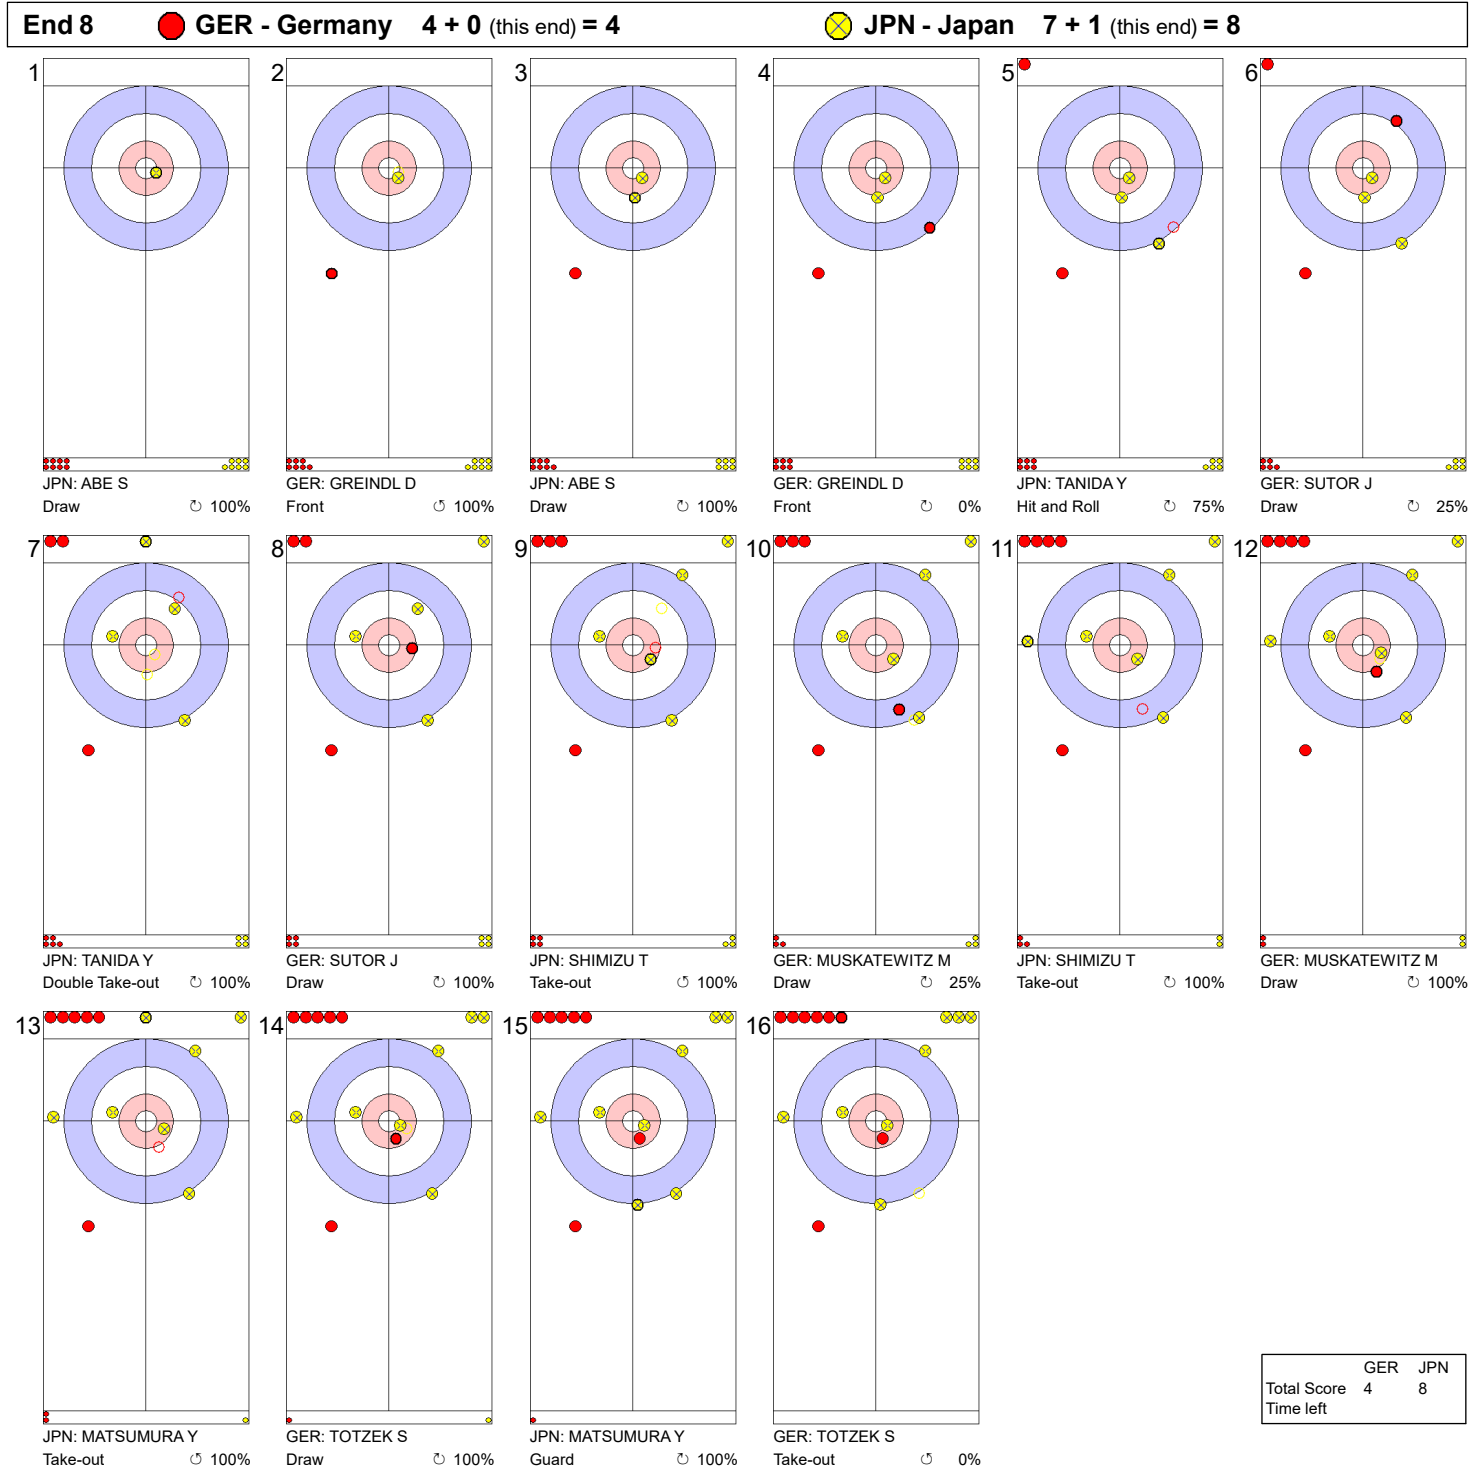

FRI 2 APR 2021
 Start Time 14:00

Round Robin Session 2 - Sheet A

Game - Shot by Shot

Legend:
 ↻ Clockwise ↺ Counter-clockwise - Not considered

FRI 2 APR 2021
 Start Time 14:00

Round Robin Session 2 - Sheet A

Game - Shot by Shot

Legend:
 ↻ Clockwise ↺ Counter-clockwise - Not considered

FRI 2 APR 2021
 Start Time 14:00

Round Robin Session 2 - Sheet A

Game - Shot by Shot

Legend:
 ↻ Clockwise ↺ Counter-clockwise - Not considered

Game - Shot by Shot

Legend:
 ↻ Clockwise ↺ Counter-clockwise - Not considered