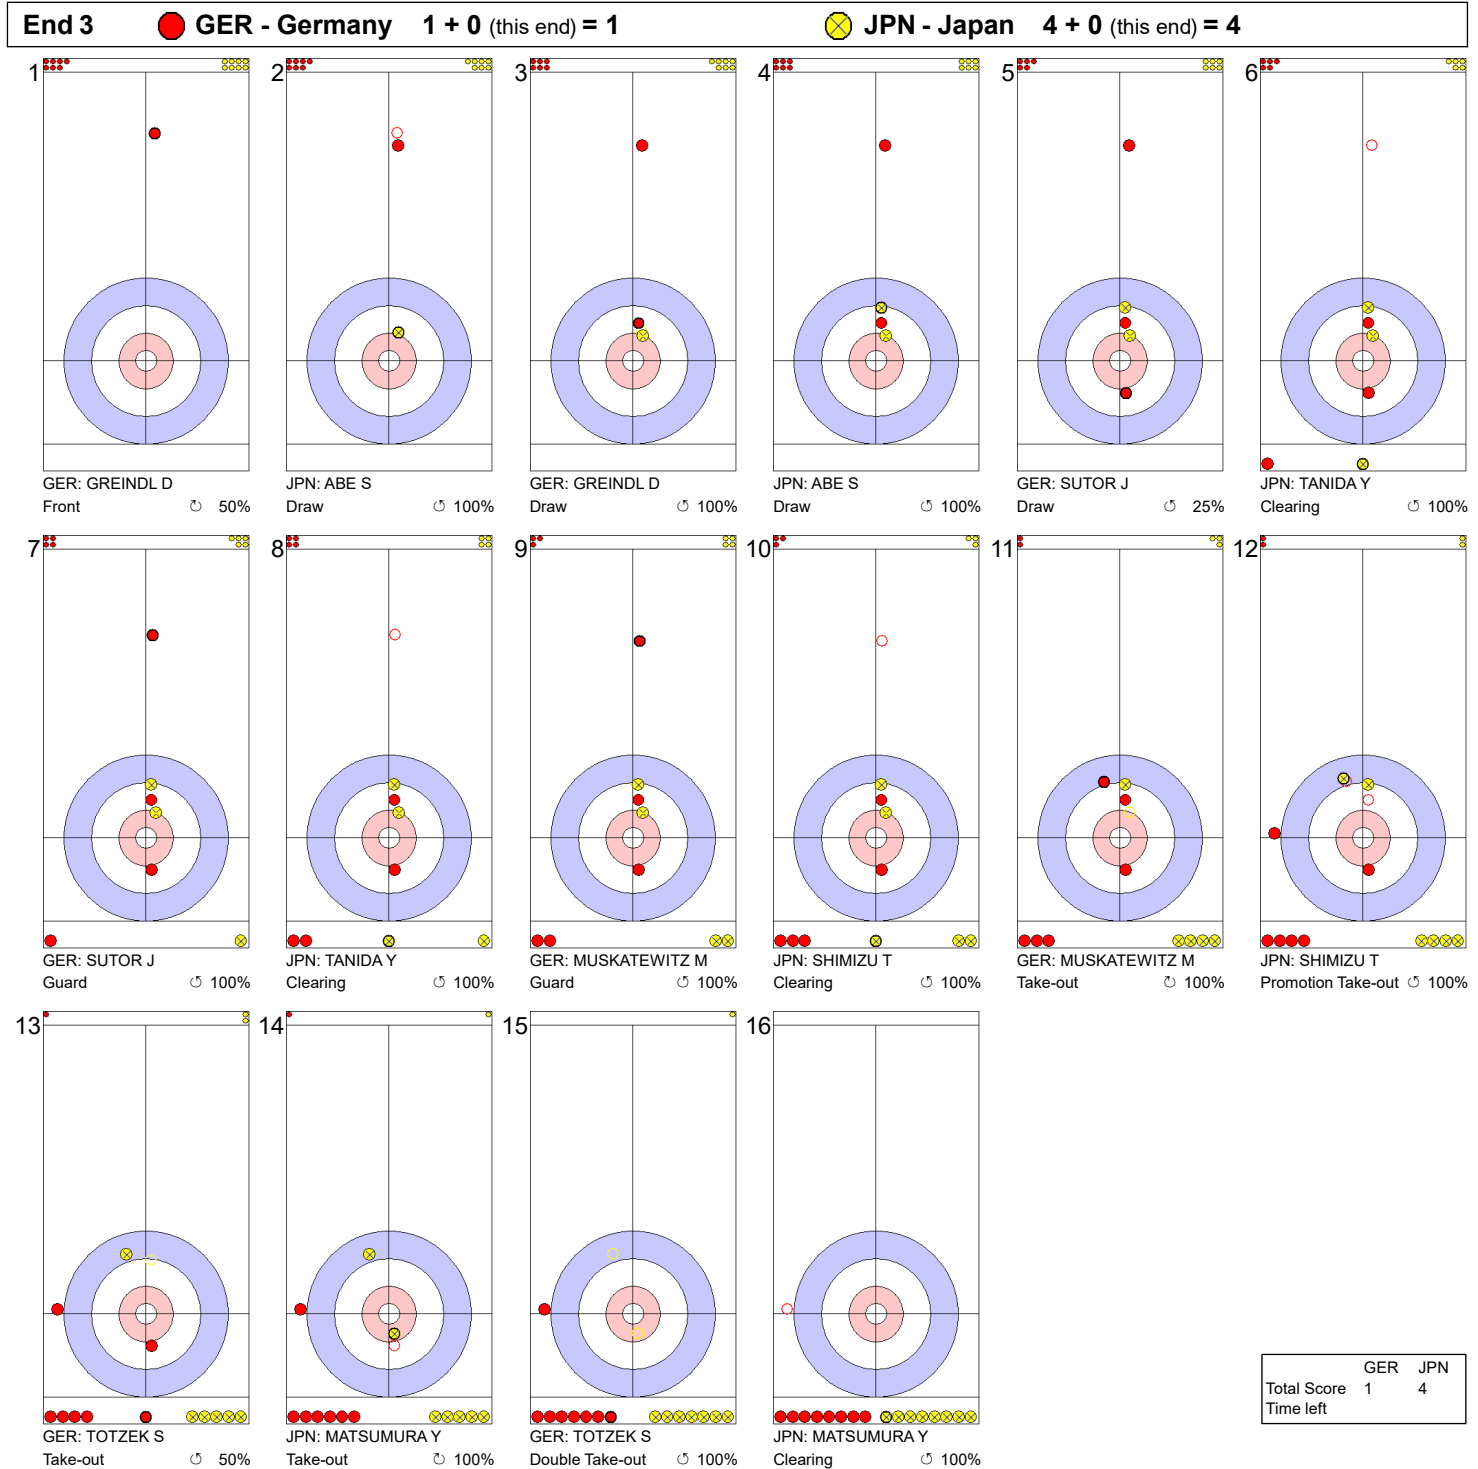

FRI 2 APR 2021
 Start Time 14:00

Round Robin Session 2 - Sheet A

Game - Shot by Shot

Legend:
 ↻ Clockwise ↺ Counter-clockwise - Not considered

FRI 2 APR 2021
 Start Time 14:00

Round Robin Session 2 - Sheet A

Game - Shot by Shot

Legend:
 ↻ Clockwise ↺ Counter-clockwise - Not considered

FRI 2 APR 2021
 Start Time 14:00

Round Robin Session 2 - Sheet A

Game - Shot by Shot

Legend:
 ↻ Clockwise ↺ Counter-clockwise - Not considered

FRI 2 APR 2021
 Start Time 14:00

Round Robin Session 2 - Sheet A

Game - Shot by Shot

End 4 ● **GER - Germany 1 + 0 (this end) = 1** ● **JPN - Japan 4 + 1 (this end) = 5**

Legend:
 ↻ Clockwise ↺ Counter-clockwise - Not considered